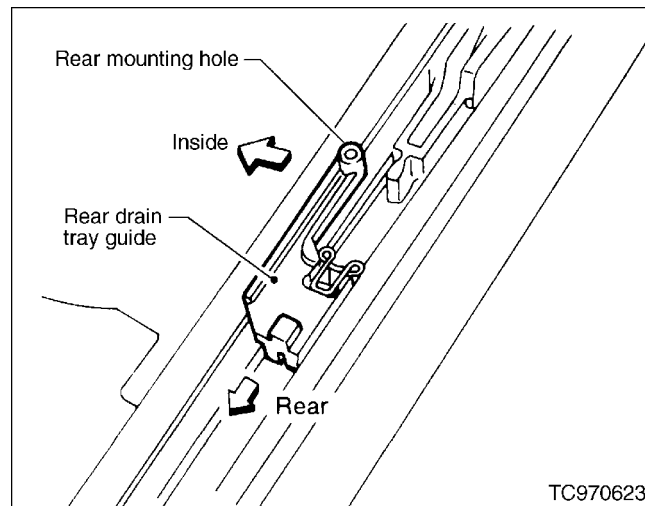

### SERVICE INFORMATION

If a 1995-98 Maxima exhibits sunroof water leaks, the cause may be an improperly positioned sunroof rear drain tray that may be from broken drain tray guide(s).

Drain tray guides are available separately and do not require the purchase of the entire sunroof frame.

Figure 1